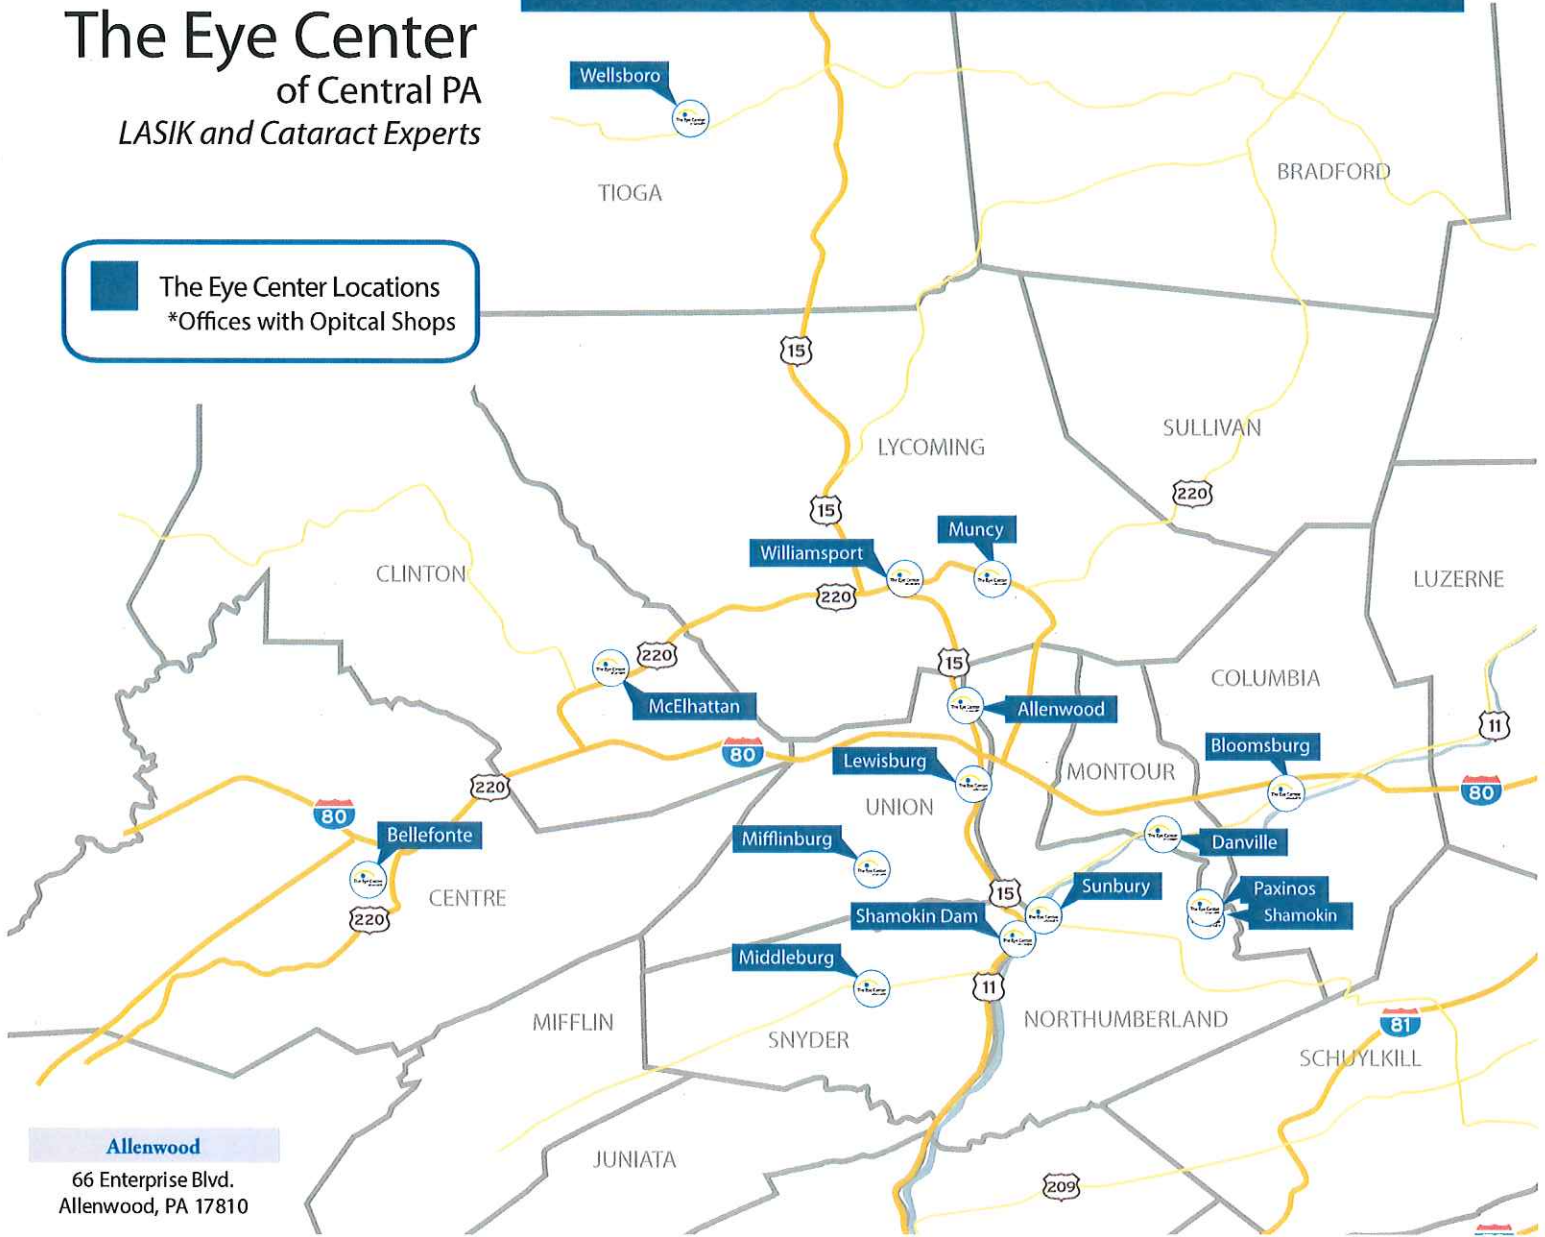

The Eye Center
of Central PA
LASIK and Cataract Experts

Our Locations

The Eye Center Locations
*Offices with Optical Shops

Allenwood
66 Enterprise Blvd.
Allenwood, PA 17810

Bellefonte*
205 Park Place
Bellefonte, PA 16823

Bloomsburg*
2401 New Berwick Highway
Bloomsburg, PA 17815

Danville*
510 Church Street
Danville, PA 17821

Downtown Lewisburg*
408 Market Street
Lewisburg, PA 17837

Lewisburg*
137 JPM Road
Lewisburg, PA 17837

McElhattan*
307 Bald Eagle Court
McElhattan, PA 17748

Middleburg*
5 Railroad Avenue
Middleburg, PA 17842

Mifflinburg*
88 Hardees Drive
Mifflinburg, PA 17844

Muncy*
4 Eye Center Drive
Muncy, PA 17756

Paxinos*
1172 State Route 487
Paxinos, PA 17860

Williamsport*
435 River Avenue
Williamsport, PA 17701